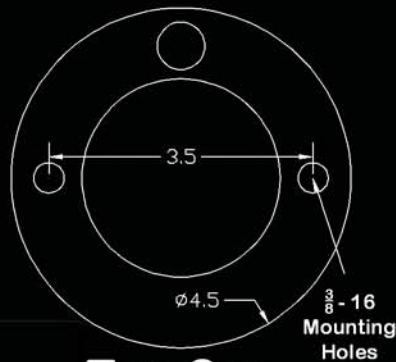

Aero Sport

4" Collapsed
9.5" Extended
5.878" Outside Diameter
2.14" Inside Diameter

Power Sport

4" Collapsed
9.5" Extended
6.5" Outside Diameter
2.14" Inside Diameter

Top Cap

Bottom Cap