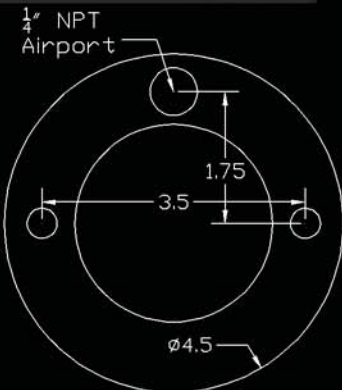

Aero Sport

4" Collapsed
9.5" Extended
5.878" Outside Diameter
2.14" Inside Diameter

Power Sport

4" Collapsed
9.5" Extended
6.5" Outside Diameter
2.14" Inside Diameter

Top Cap

Bottom Cap